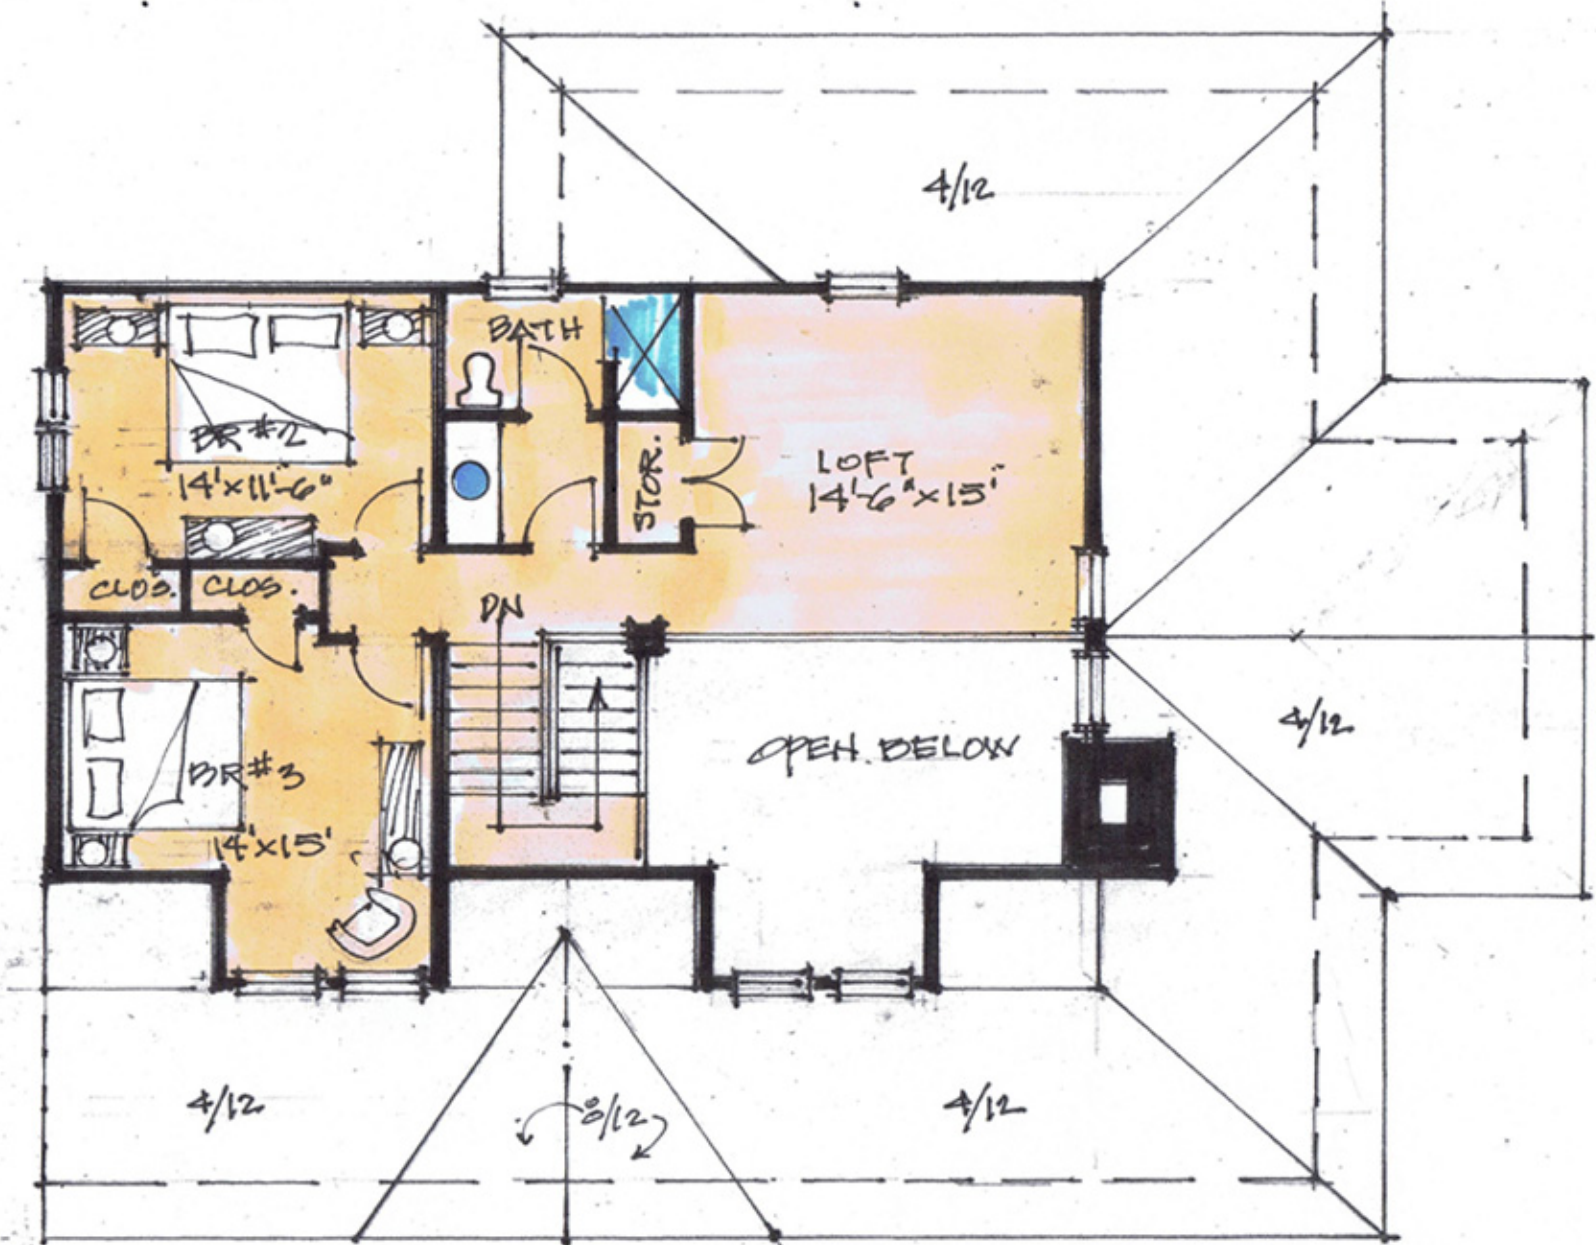

ALEXANDER WALKER.

CIMARRON MT. RETREAT

MAIN LEVEL CIMARRON RETREAT

0 4 8 16 24

3 BR, 2.5 BATHS, 2 STORY  
7040 SQ. FT. TOTAL.

EIMARRON MOUNTAIN RETREAT  
 UPPER LEVEL PLAN.

MAIN FLOOR 1200 SF.  
 UPPER FLOOR 882 SF.  
 TOTAL SQ. FT. 2082.

CIMARRON MOUNTAIN RETREAT.  
RIGHT SIDE ELEVATION.