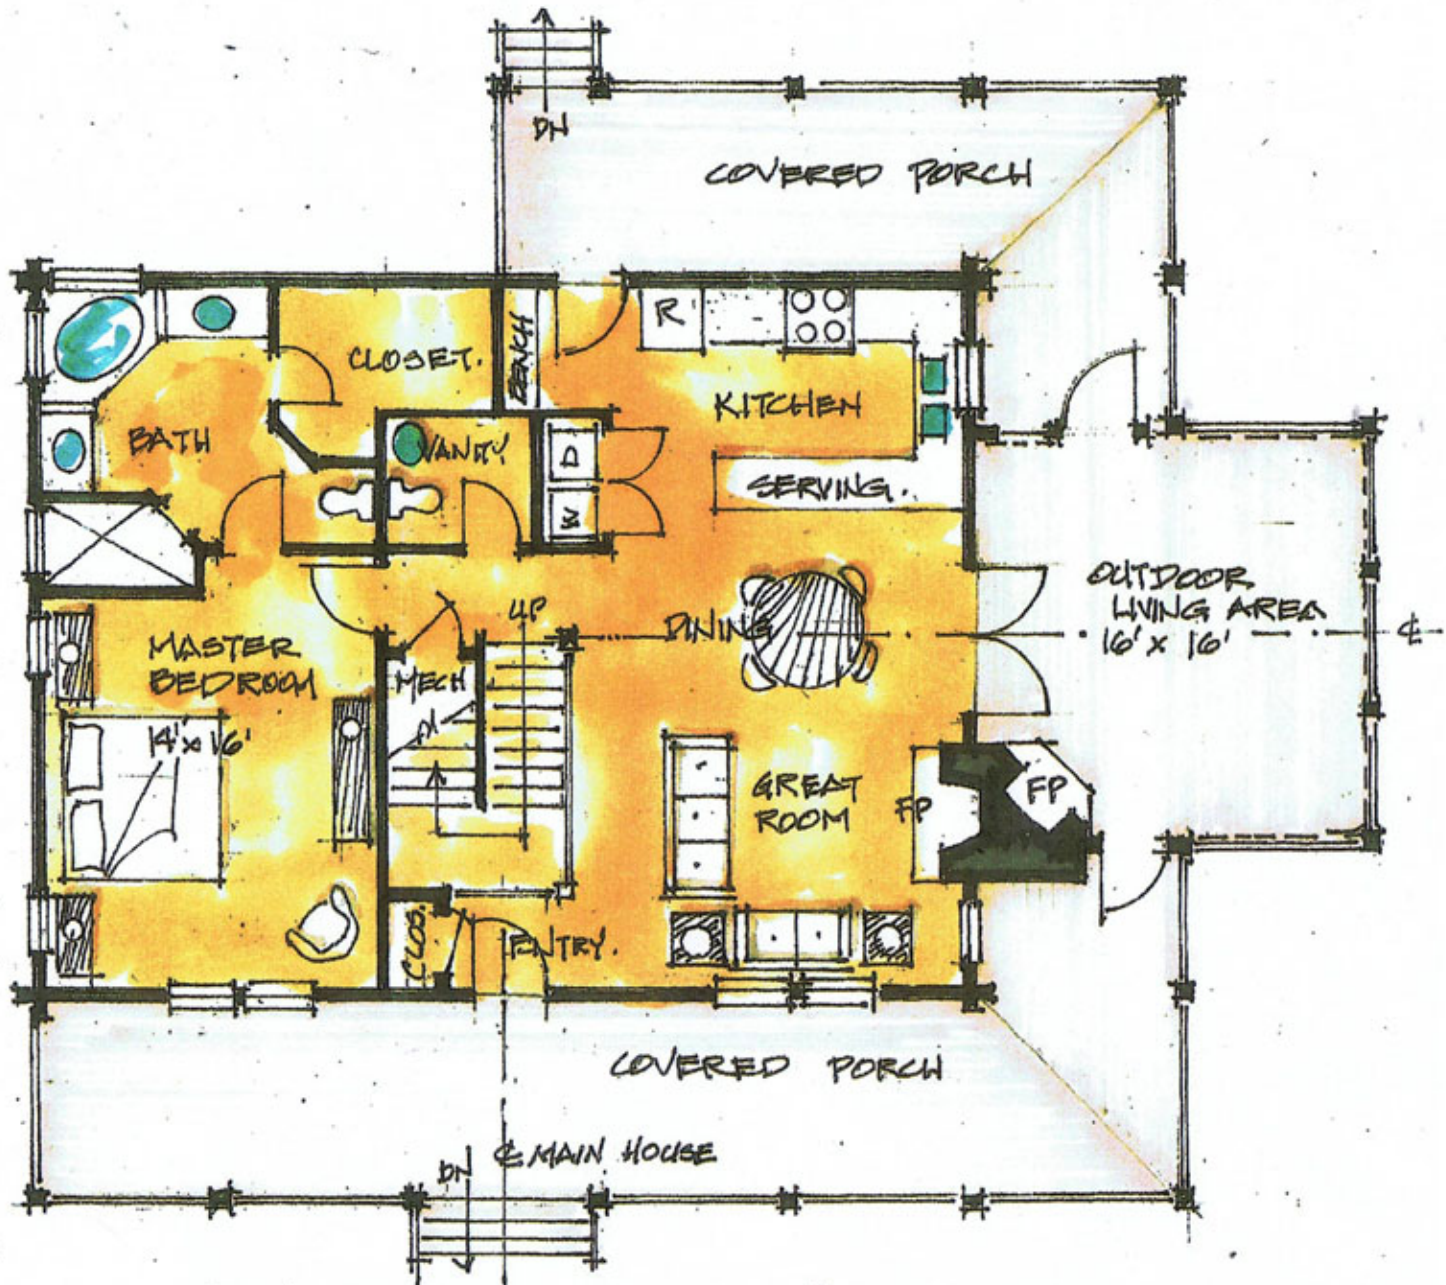

ALEXANDER WALKER.

CIMARRON MT. RETREAT

MAIN LEVEL CIMARRON RETREAT

0 4 8 16 24

3 BR, 2.5 BATHS, 2 STORY  
7040 SQ. FT. TOTAL.

EIMARRON MOUNTAIN RETREAT  
 UPPER LEVEL PLAN.

MAIN FLOOR 1200 SF.  
 UPPER FLOOR 882 SF.  
 TOTAL SQ. FT. 2082.

CIMARRON MOUNTAIN RETREAT.  
RIGHT SIDE ELEVATION.