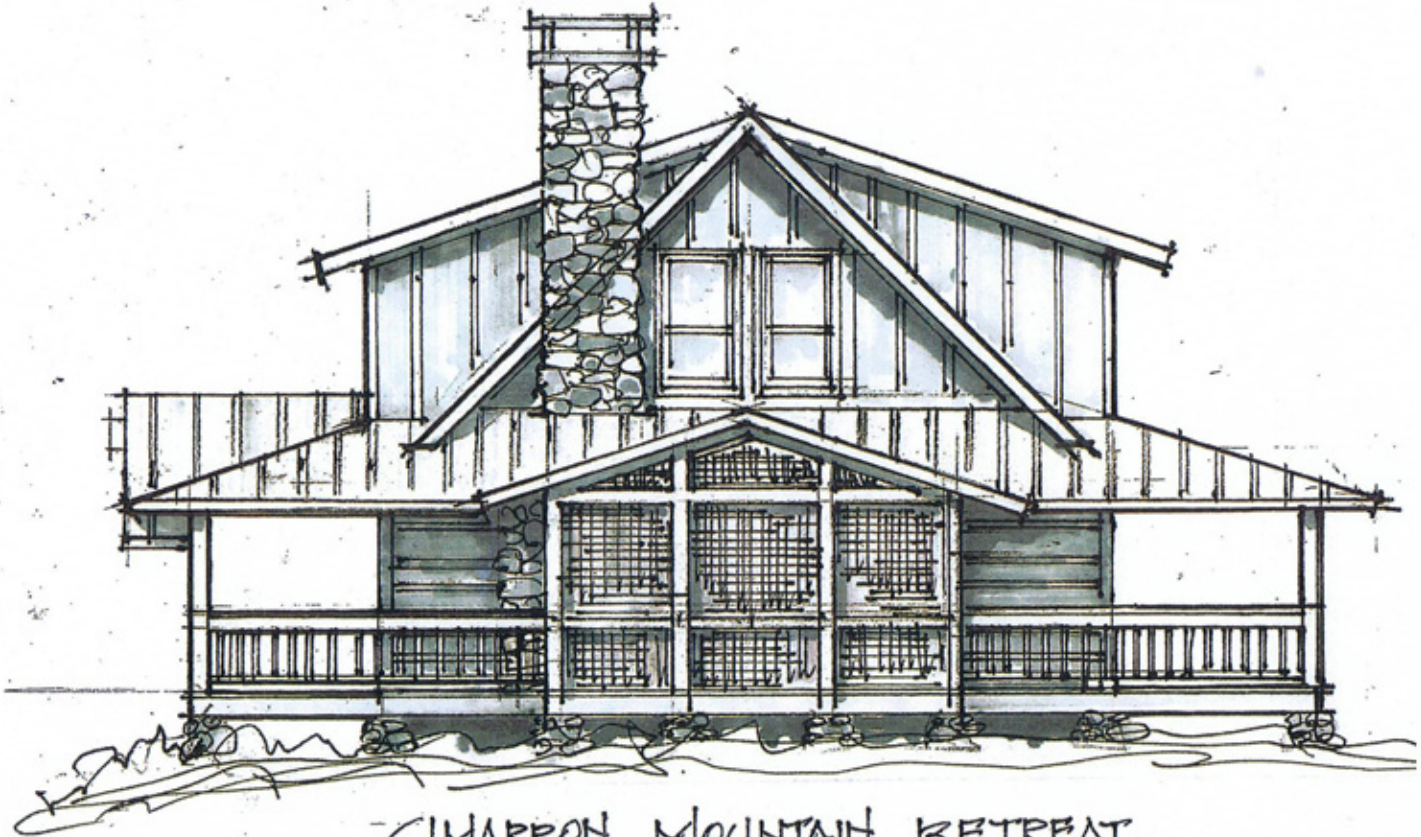

ALEXANDER WALKER.

CIMARRON MT. RETREAT

MAIN LEVEL CIMARRON RETREAT

0 4 8 16 24

3 BR, 2.5 BATHS, 2 STORY  
7040 SQ. FT. TOTAL.

EIMARRON MOUNTAIN RETREAT  
 UPPER LEVEL PLAN.

MAIN FLOOR 1200 SF.  
 UPPER FLOOR 882 SF.  
 TOTAL SQ. FT. 2082.

CIMARRON MOUNTAIN RETREAT.  
RIGHT SIDE ELEVATION.