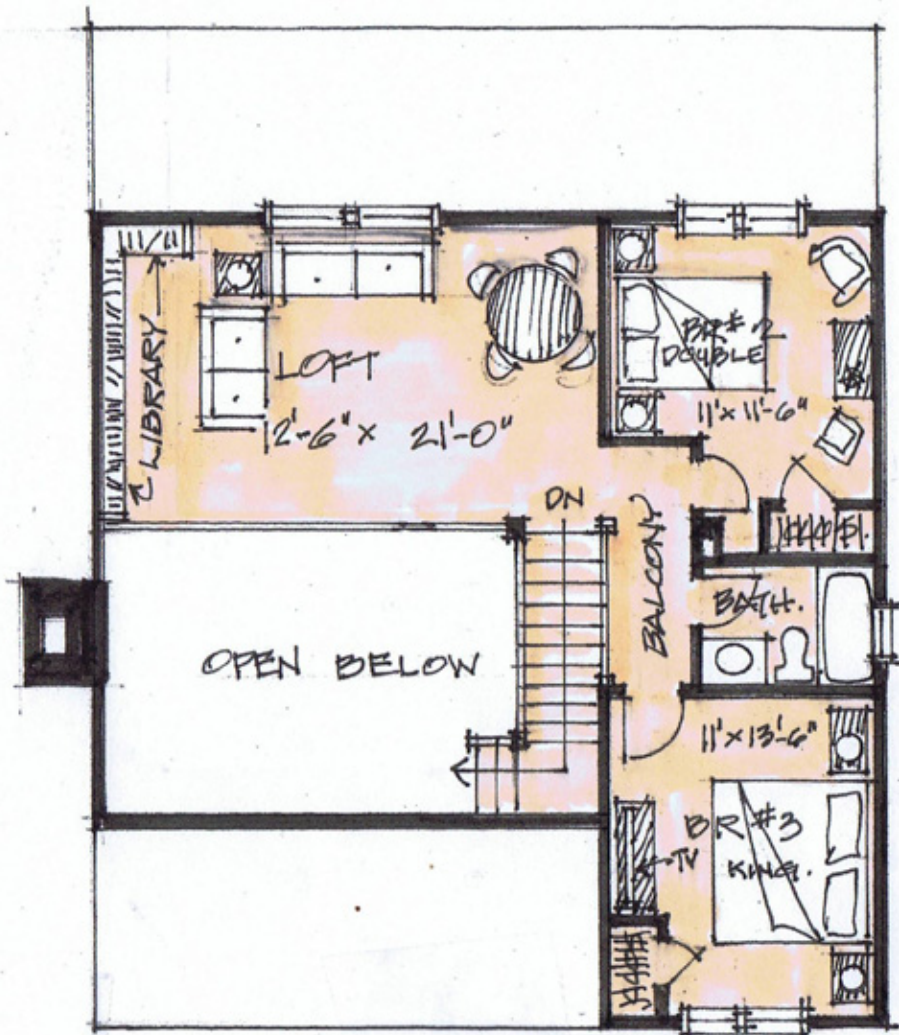

MAIN FLOOR PLAN  
STONEY CREEK SF. MAIN 867  
RUSTIC SERIES SF. UPPER 663  
TOTAL 1530

APPALACHIAN LOG HOMES

UPPER FLOOR PLAN  
STONEY CREEK  
RUSTIC SERIES COLLECTION