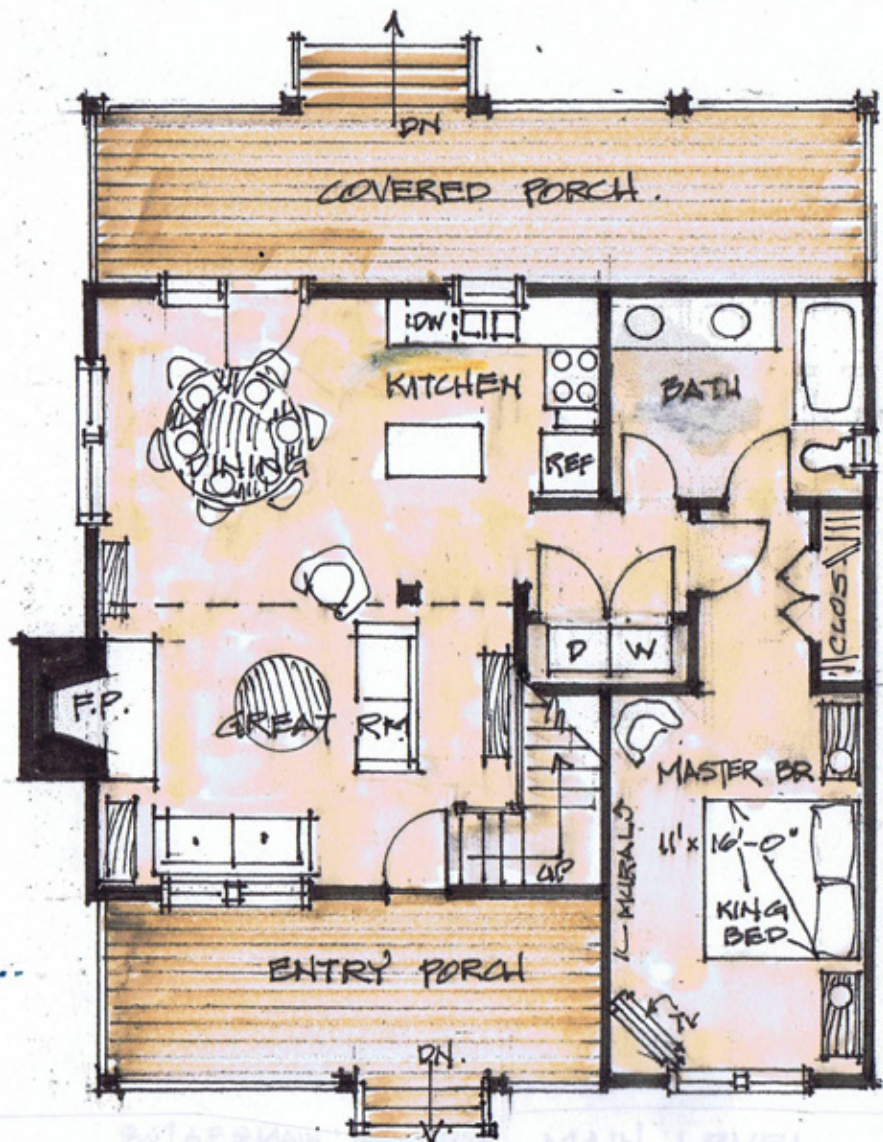

MAIN FLOOR PLAN  
STONEY CREEK SF. MAIN 867  
RUSTIC SERIES SF. UPPER 663  
TOTAL 1530

APPALACHIAN LOG HOMES

UPPER FLOOR PLAN  
STONEY CREEK  
RUSTIC SERIES COLLECTION