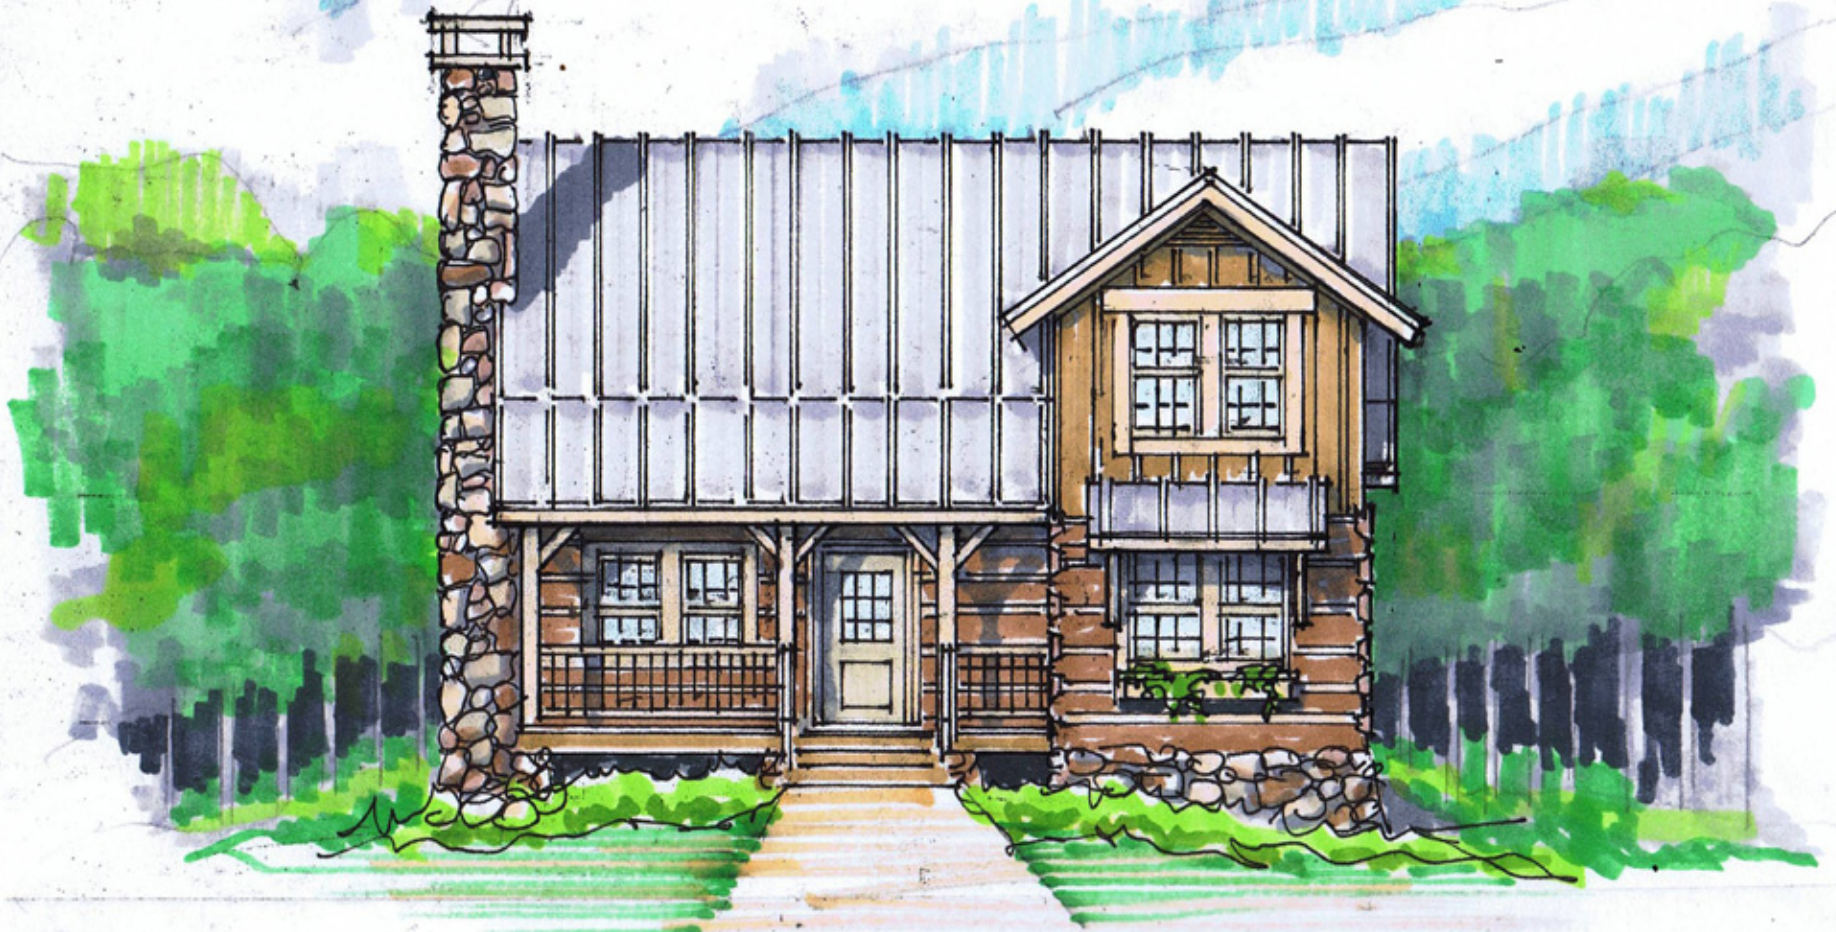

*Appalachian Log & Timber Homes*

*11320 Station West Drive*

*Knoxville, Tennessee 37934*

*1-800-726-0708, [www.alhloghomes.com](http://www.alhloghomes.com)*

*info@alhloghomes.com*

STONEY CREEK  
APPALACHIAN LOG HOMES.

MAIN FLOOR PLAN  
STONEY CREEK SF. MAIN 867  
RUSTIC SERIES SF. UPPER 663  
TOTAL 1530

APPALACHIAN LOG HOMES

UPPER FLOOR PLAN  
STONEY CREEK  
RUSTIC SERIES COLLECTION